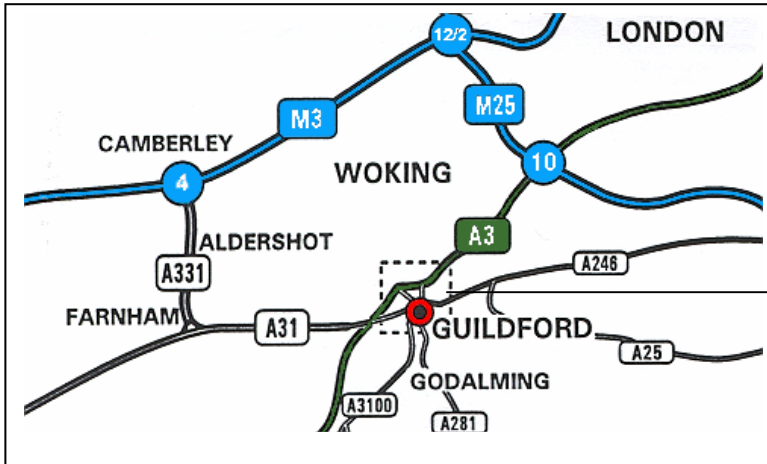

Reception on Ground Floor

TRAVEL

Road

From London: A3, turn off at Guildford junction, sign posted Leisure Centre. Go left at the end of the slip road and left at next traffic lights. Go past Leisure Centre on the left, right at roundabout into London Road, left into Cross Lanes and right in to London Square.

From the South East and South Coast: M25 to junction 10, then A3 to Guildford junction, sign posted Leisure Centre. Go left at the end of the slip road and left at next traffic lights. Go past Leisure Centre on your left, right at roundabout into London Road, left into Cross Lanes and right into London Square.

From Reading and the West: M4 to M25 junction, head South to Junction 10, then A3 to Guildford junction, sign posted Leisure Centre. Go left at the end of the slip road and left at next traffic lights. Go past Leisure Centre on your left, right at roundabout into London Road, left into Cross Lanes and right into London Square.

From Portsmouth: A3 to Guildford turn off. On the roundabout at the end of the slip road, take second turn off following signs for A25. Go straight over at the traffic lights, and again at the next set of traffic lights. Go past the leisure centre on your left and go right at the roundabout into London road, left into Cross Lanes, then right into London Square.