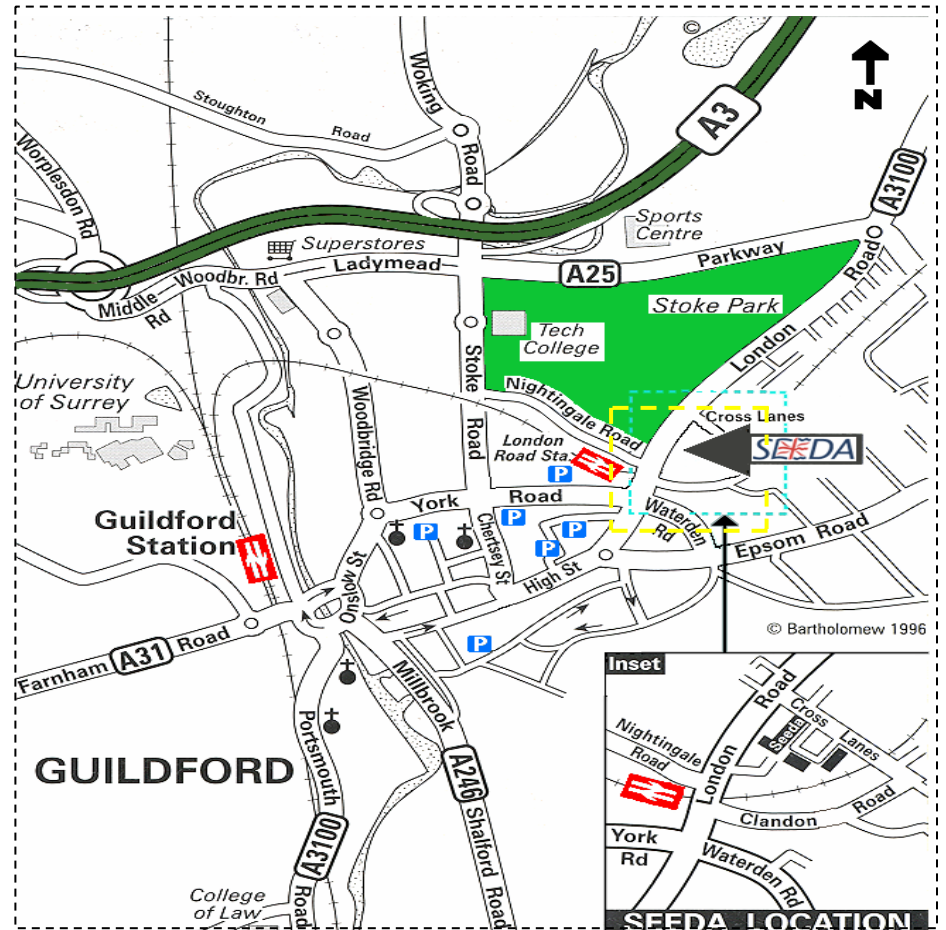

TRAVEL

Road

From London: A3, turn off at Guildford junction, sign posted Leisure Centre. Go left at the end of the slip road and left at next traffic lights. Go past Leisure Centre on the left, right at roundabout into London Road, left into Cross Lanes and right in to London Square.

From the South East and South Coast: M25 to junction 10, then A3 to Guildford junction, sign posted Leisure Centre. Go left at the end of the slip road and left at next traffic lights. Go past Leisure Centre on your left, right at roundabout into London Road, left into Cross Lanes and right into London Square.

From Reading and the West: M4 to M25 junction, head South to Junction 10, then A3 to Guildford junction, sign posted Leisure Centre. Go left at the end of the slip road and left at next traffic lights. Go past Leisure Centre on your left, right at roundabout into London Road, left into Cross Lanes and right into London Square.

From Portsmouth: A3 to Guildford turn off. On the roundabout at the end of the slip road, take second turn off following signs for A25. Go straight over at the traffic lights, and again at the next set of traffic lights. Go past the leisure centre on your left and go right at the roundabout into London road, left into Cross Lanes, then right into London Square.

From Southampton and the South West: M3 to Bagshot, junction 3, follow A322 to Guildford, left at roundabout in Guildford with A3 bypassing above. Follow signs for A25, go straight over at the traffic lights, and again at the next set of traffic lights. Go past the leisure centre on your left and go right at the roundabout into London road, left into Cross Lanes, then right into London Square.

From the North: Join M25, and head anti-clockwise to junction 10, then A3 to Guildford junction, sign posted Leisure Centre. Go left at the end of the slip road and left at next traffic lights. Go past Leisure Centre on the left, right at roundabout into London Road, left into Cross Lanes and right in to London Square.

Parking

Limited car parking is available for visitors at the office. Please contact reception (01483 484200) to reserve a space. On street parking is also available within 5 minutes walk from the office.

Rail

1) Frequent, fast services from London Waterloo, (via Woking) and Portsmouth to Guildford main line station – walk approximately 20 minutes.
2) Stopping service from London Waterloo, (via Effingham junction) and Guildford main line station to London Road station, Guildford – walk approximately 2 minutes.
3) Services from Reading and Redhill to Guildford main line station.

Air

Gatwick Airport:

1) By train from Gatwick to Guildford, (change at Redhill, 45 minutes)
2. or
2) By road from Gatwick to Guildford. M23, M25 and A3.

Heathrow Airport:

1) Raillink hourly coach service to Woking, then train to Guildford main line station.
2. or
2) By road M25, A3